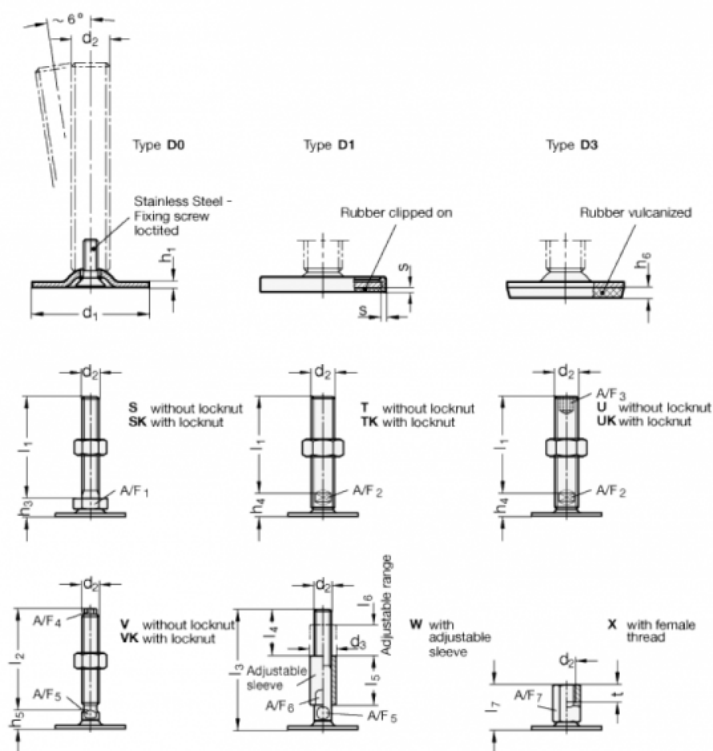

Article number: 204160M840D3SK
 Description: E+G levelling foot
 GN 41-60-M8-40-D3-SK
 Note: SK With nut, External hexagon at the bottom

Measures

A/F1 = 17
 d1 = 60
 d2 = M8
 h1 = 2.5
 h3 = 11
 h6 = 4.5
 l1 = 40
 s =